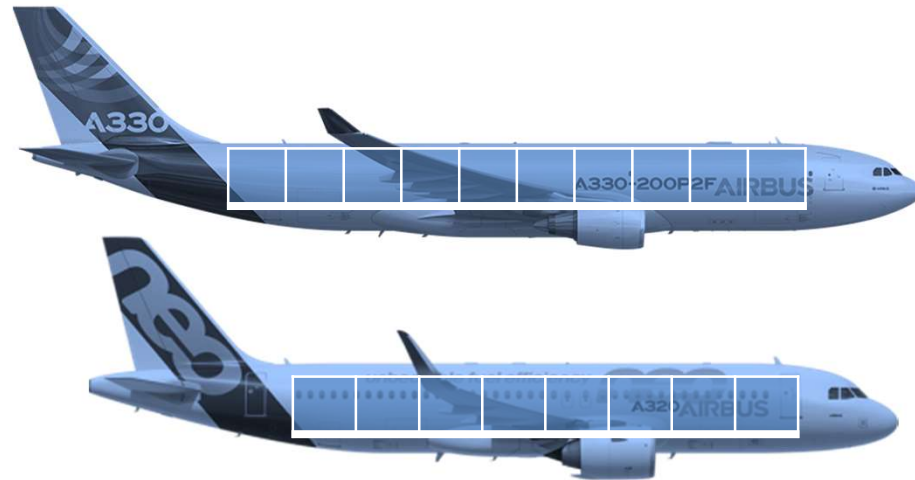

A320 and A330 客機改貨機結構件

3,000+ Parts

Y2022: FA

Y2023: MP