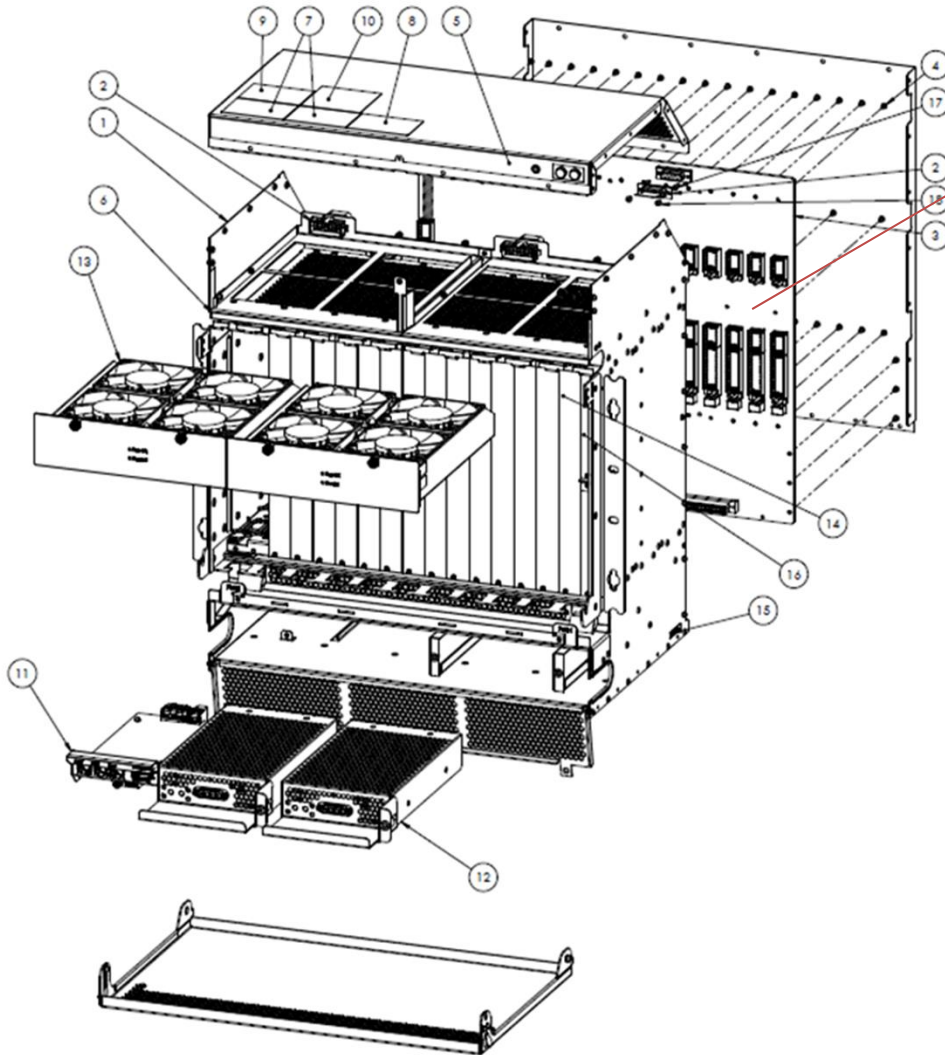

High 2,028.8 mm

伺服器機構件

伺服器機構件

伺服器機構件

M customer
1U
2U
3U

Model PCB Assemble

Model PCB Assemble

中油自助繳費機(Taiwan)