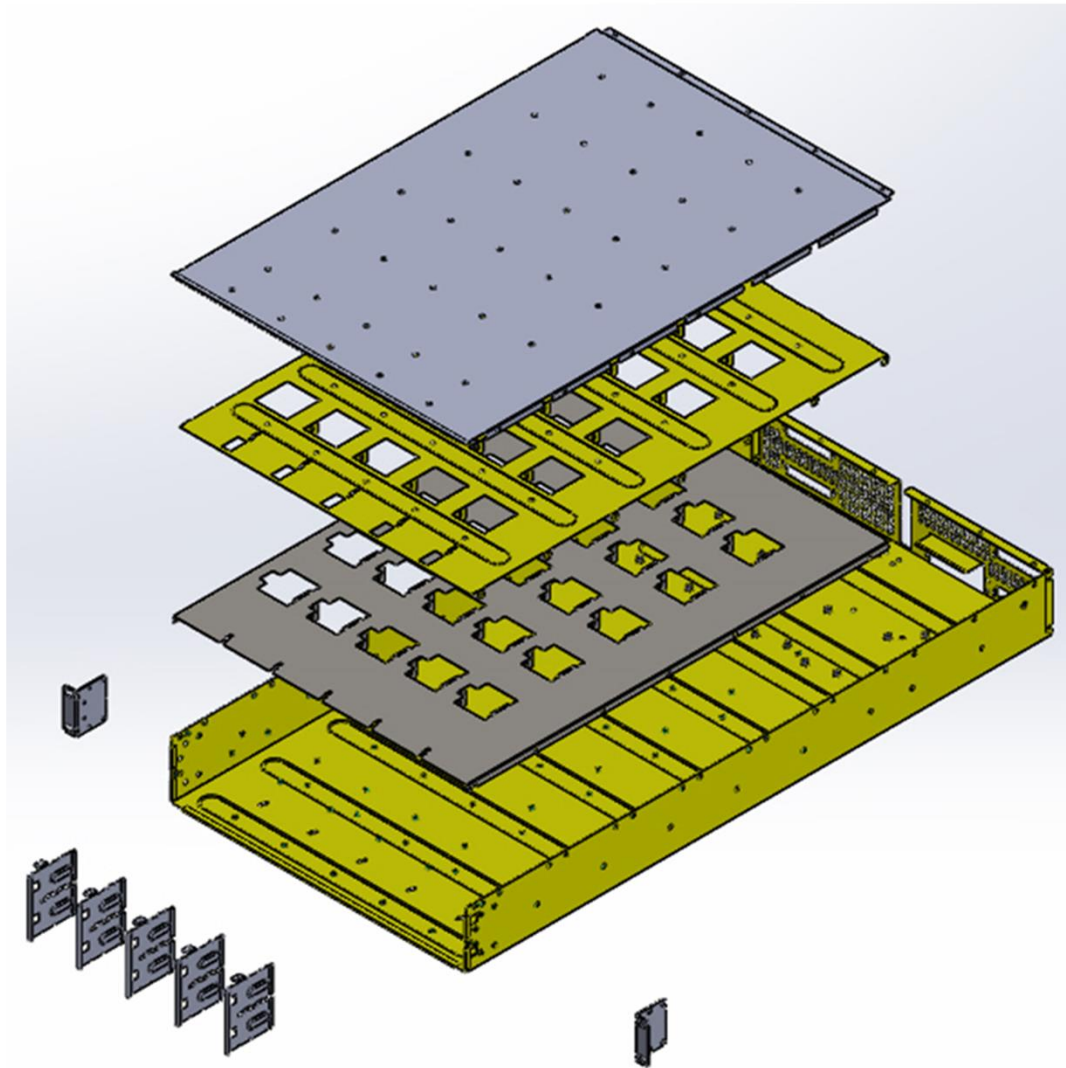

High 2,028.8 mm

伺服器機構件

伺服器機構件

伺服器機構件

M customer
1U
2U
3U

Model PCB Assemble

Model PCB Assemble

中油自助繳費機(Taiwan)