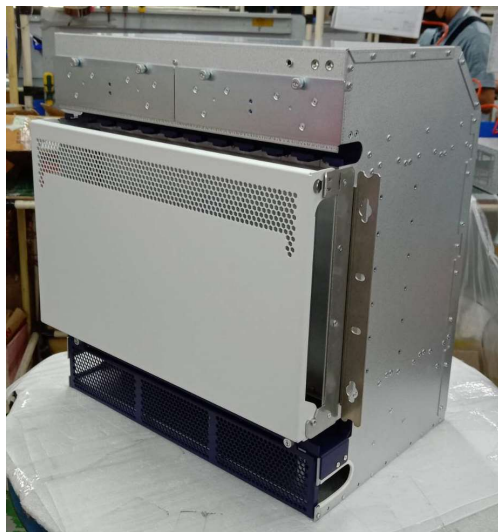

High 2,028.8 mm

伺服器機構件

伺服器機構件

伺服器機構件

M customer
1U
2U
3U

Model PCB Assemble

Model PCB Assemble

中油自助繳費機(Taiwan)