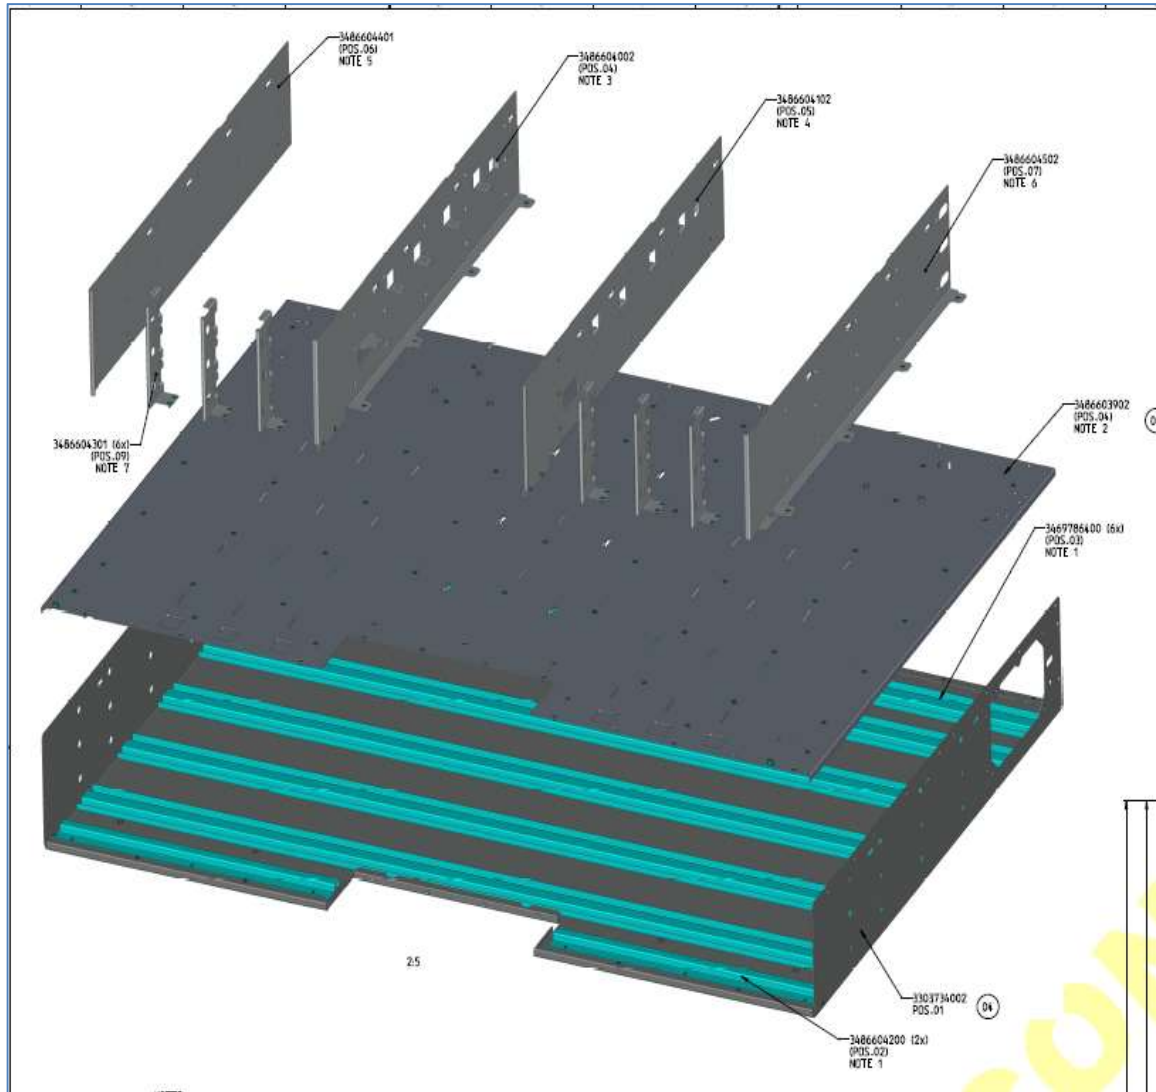

High 2,028.8 mm

伺服器機構件

伺服器機構件

伺服器機構件

M customer
1U
2U
3U

Model PCB Assemble

Model PCB Assemble

中油自助繳費機(Taiwan)