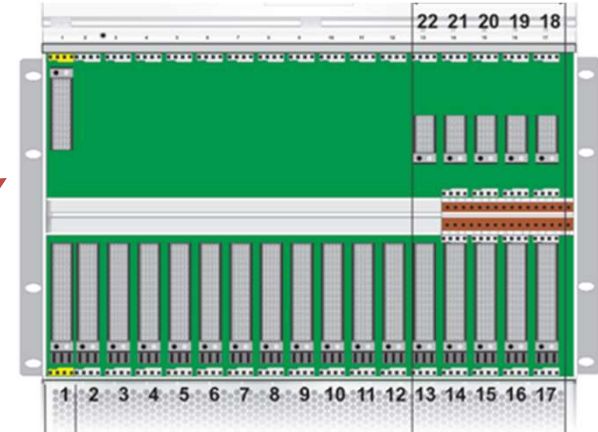

High 2,028.8 mm

伺服器機構件

伺服器機構件

伺服器機構件

M customer
1U
2U
3U

Model PCB Assemble

Model PCB Assemble

中油自助繳費機(Taiwan)