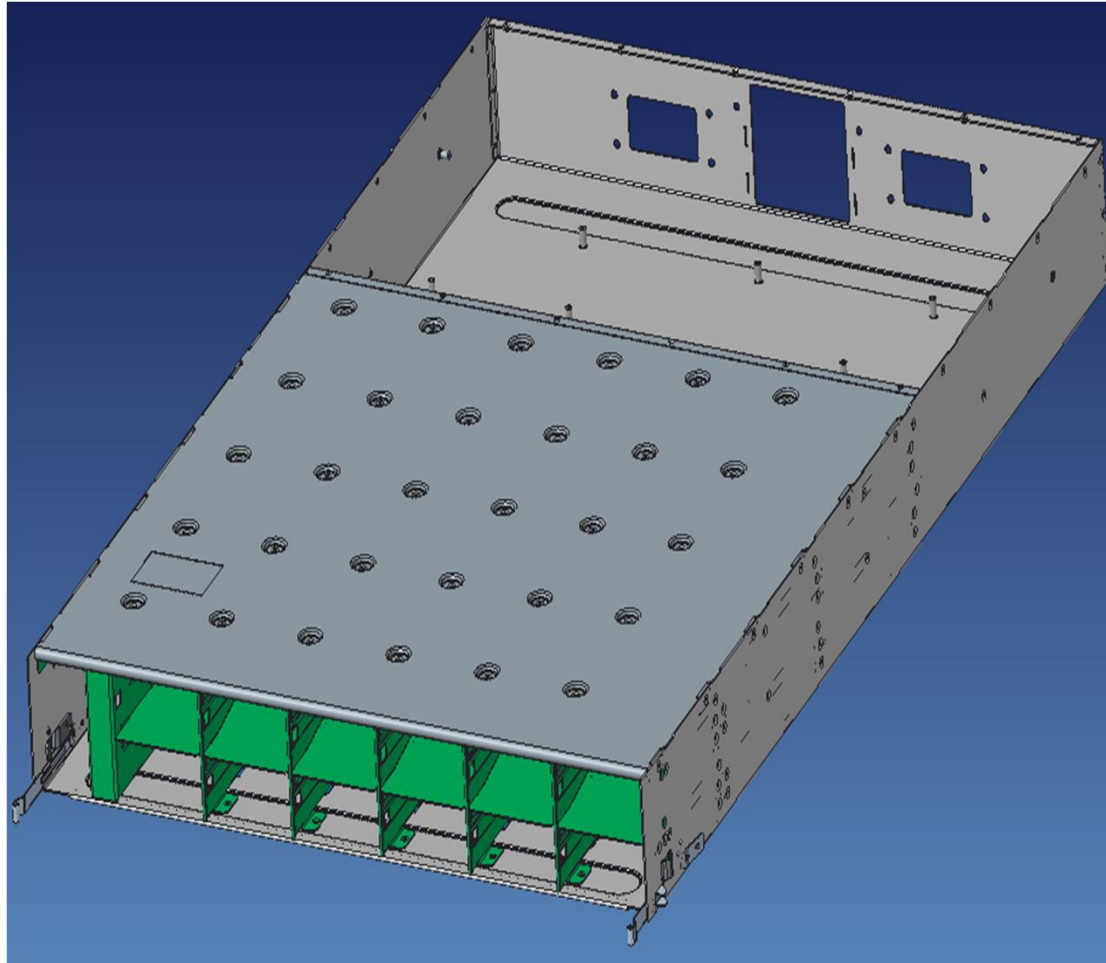

High 2,028.8 mm

伺服器機構件

伺服器機構件

伺服器機構件

M customer
1U
2U
3U

Model PCB Assemble

Model PCB Assemble

中油自助繳費機(Taiwan)